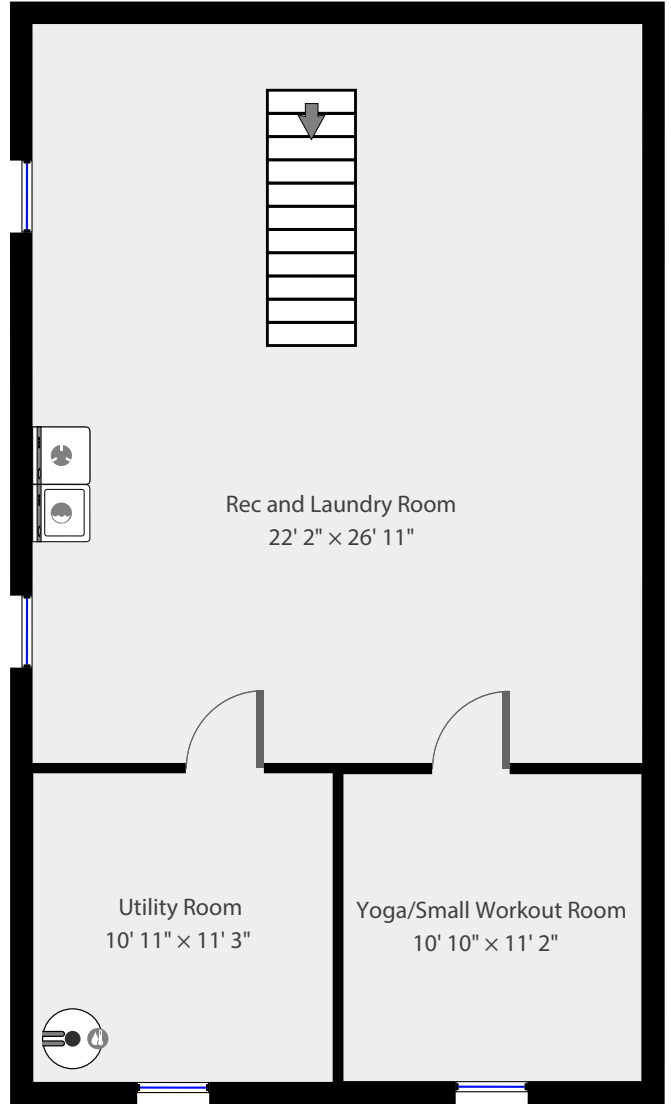

60 West Street , Easthampton , MA, 01027

Ground Floor

Basement

THIS FLOORPLAN IS PROVIDED WITHOUT WARRANTY OF ANY KIND. SENSOPIA DISCLAIMS ANY WARRANTY INCLUDING, WITHOUT LIMITATION, SATISFACTORY QUALITY OR ACCURACY OF DIMENSIONS.