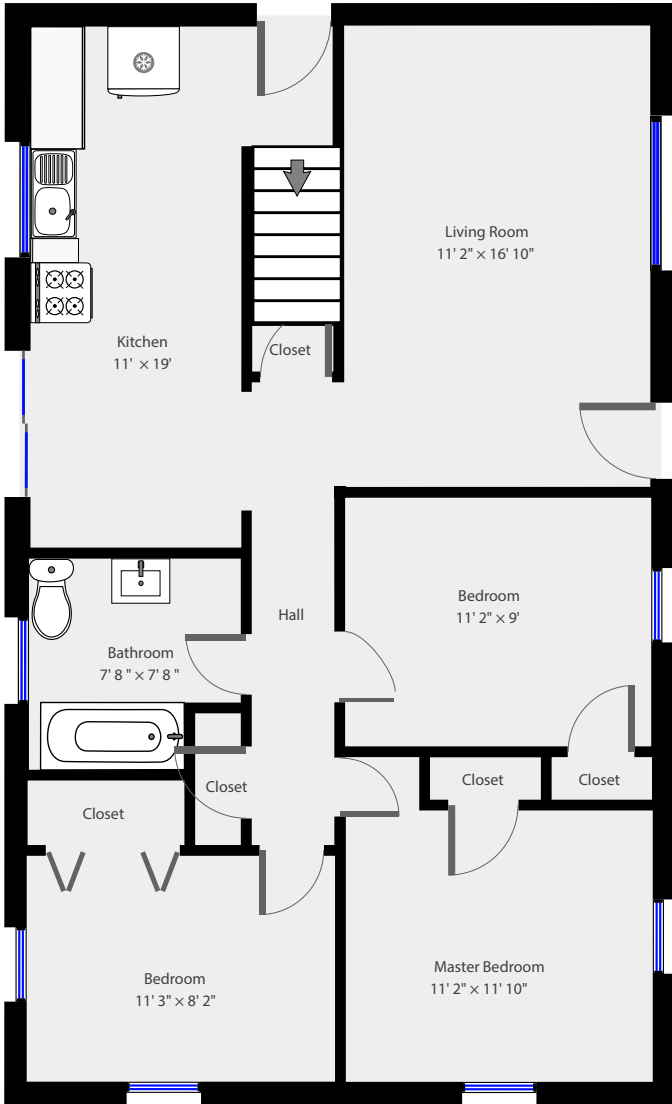

60 West Street , Easthampton , MA, 01027

Ground Floor

Basement

THIS FLOORPLAN IS PROVIDED WITHOUT WARRANTY OF ANY KIND. SENSOPIA DISCLAIMS ANY WARRANTY INCLUDING, WITHOUT LIMITATION, SATISFACTORY QUALITY OR ACCURACY OF DIMENSIONS.